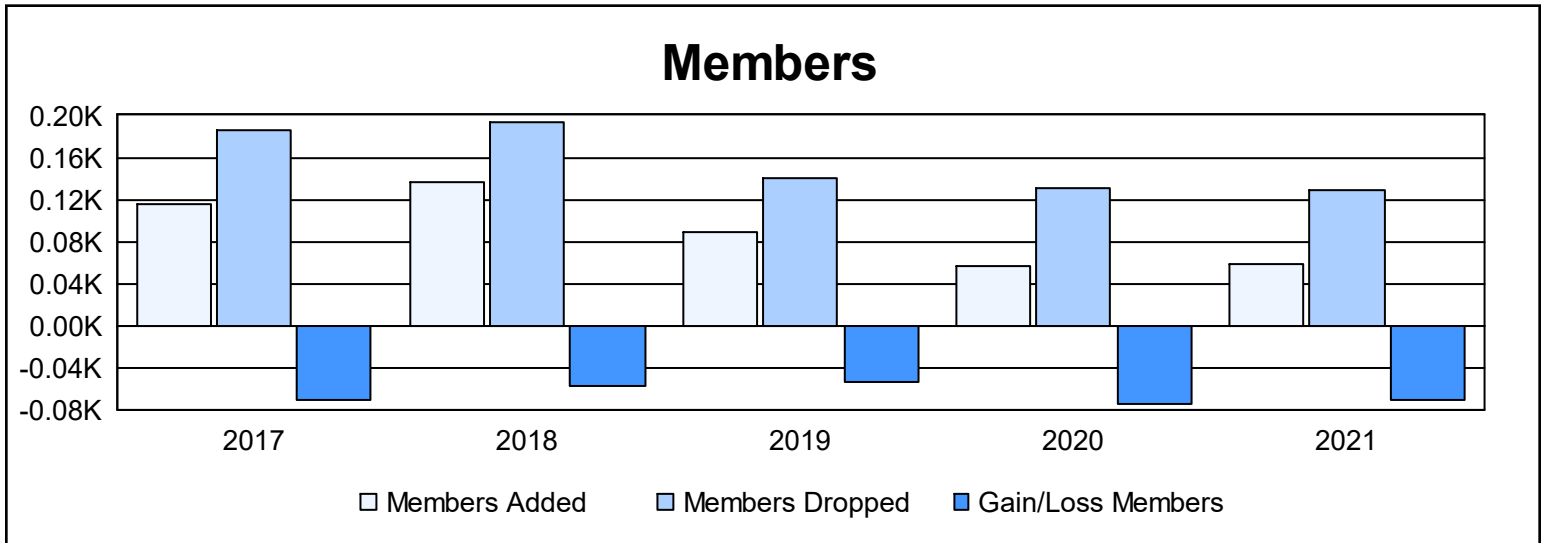

Year	New Clubs	Dropped Clubs	Gain/ Loss Clubs	New Members	Charter Members	Reinstate Members	Transfer Members	Total Member Added	Total Members Dropped	Gain/ Loss Members
2016-2017	0	1	-1	103	1	5	6	115	186	-71
2017-2018	0	3	-3	124	0	2	10	136	194	-58
2018-2019	0	2	-2	78	0	8	2	88	141	-53
2019-2020	0	0	0	51	0	2	4	57	131	-74
2020-2021	1	3	-2	37	13	5	4	59	129	-70
<b>Average</b>	<b>0</b>	<b>2</b>	<b>-2</b>	<b>79</b>	<b>3</b>	<b>4</b>	<b>5</b>	<b>91</b>	<b>156</b>	<b>-65</b>

### Membership Composition June 2021 Cumulative