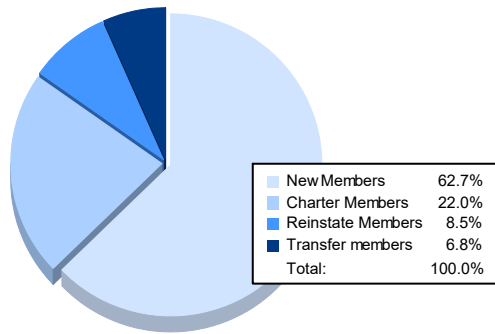

Year	New Clubs	Dropped Clubs	Gain/ Loss Clubs	New Members	Charter Members	Reinstate Members	Transfer Members	Total Member Added	Total Members Dropped	Gain/ Loss Members
2016-2017	0	1	-1	103	1	5	6	115	186	-71
2017-2018	0	3	-3	124	0	2	10	136	194	-58
2018-2019	0	2	-2	78	0	8	2	88	141	-53
2019-2020	0	0	0	51	0	2	4	57	131	-74
2020-2021	1	3	-2	37	13	5	4	59	129	-70
<b>Average</b>	<b>0</b>	<b>2</b>	<b>-2</b>	<b>79</b>	<b>3</b>	<b>4</b>	<b>5</b>	<b>91</b>	<b>156</b>	<b>-65</b>

### Membership Composition June 2021 Cumulative